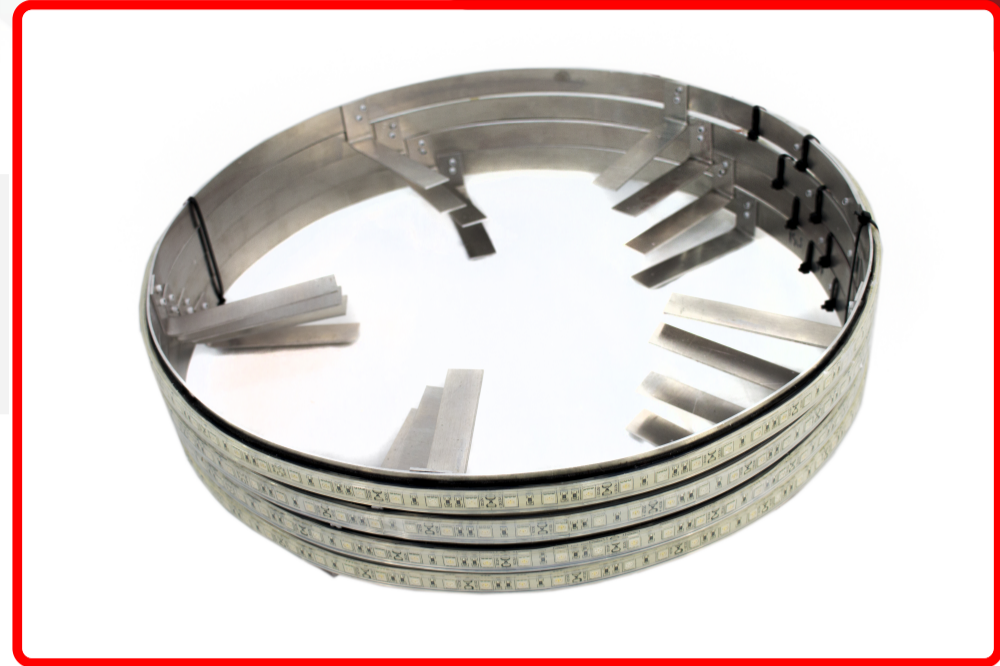

SKU # RS15B

Part # 1004947

Description

Discontinued - ColorCLEAR 15.5in LED Wheel Kit (Blue) - Complete kit for (4) Wheels

Categories Auto Interior & Exterior, LED Wheel Light Kits

Sub-Categories LED Wheel Light Kits, Single Row LED Wheel Light Kits

UPC 814843026291

Unit of Measure Kit

Related Skus:

Cross Sell Skus:

Condition

New

Manufacturer

Race Sport Lighting

Product Information

- Kit contains: • 4 separate wheel light rings • 5ft Red/Black wire, connectors, and zip ties • Inline fuse holder w/ fuse • 40ft RGB wiring • On/Off Switch • Wiring Diagram & Installation Instructions • Each ring has a single strip of IP68 rated LEDs • Rings mount to dust shield, keeping them out of the way of moving parts and safe from heat • 1 Year Warranty

Height

7.00

DIM Weight

16.54

Depth

18.00

Kelvin (ColorTemperature)

Blue